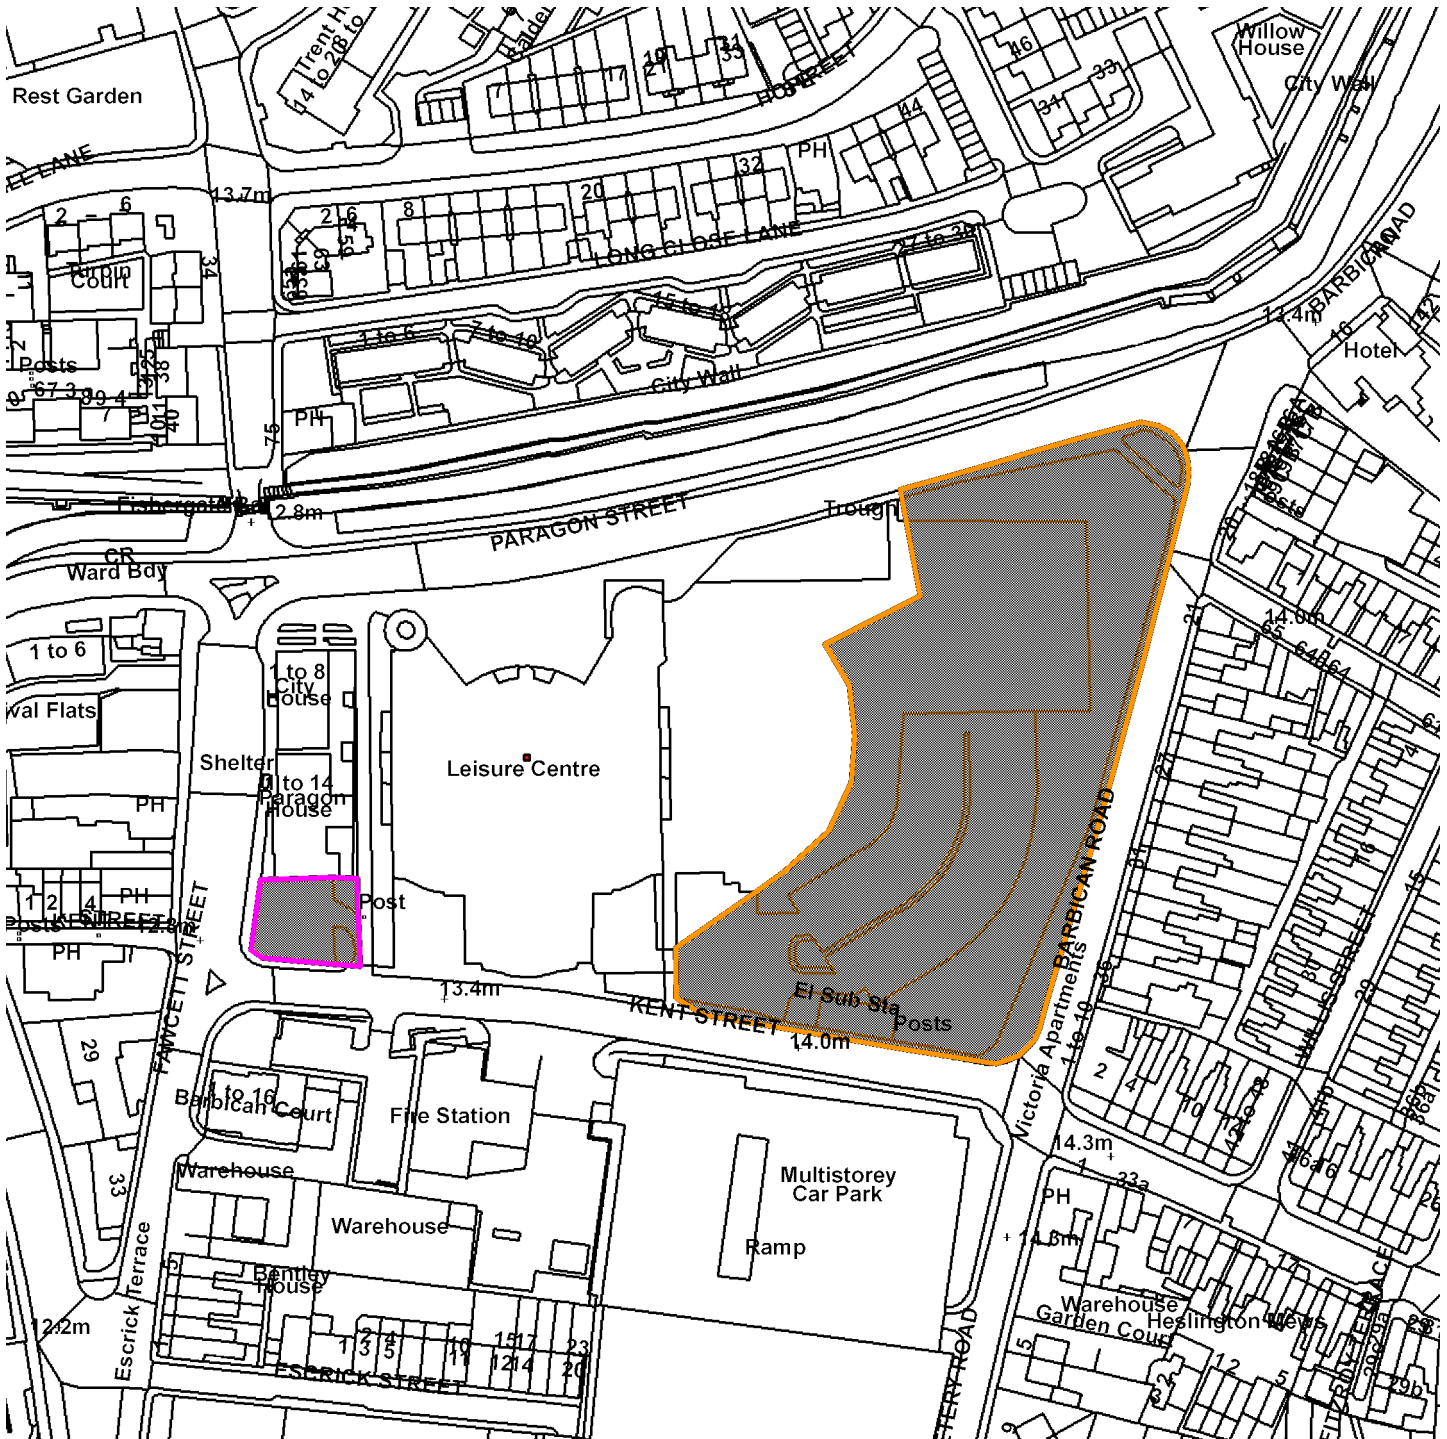

York Barbican Paragon Street

13/02135/FULM

GIS by ESRI (UK)

Scale : 1:1792

Reproduced from the Ordnance Survey map with the permission of the Controller of Her Majesty's Stationery Office © Crown Copyright 2000.

Unauthorised reproduction infringes Crown Copyright and may lead to prosecution or civil proceedings.

Organisation	CYC
Department	Not Set
Comments	Site Plan
Date	26 May 2015
SLA Number	Not Set